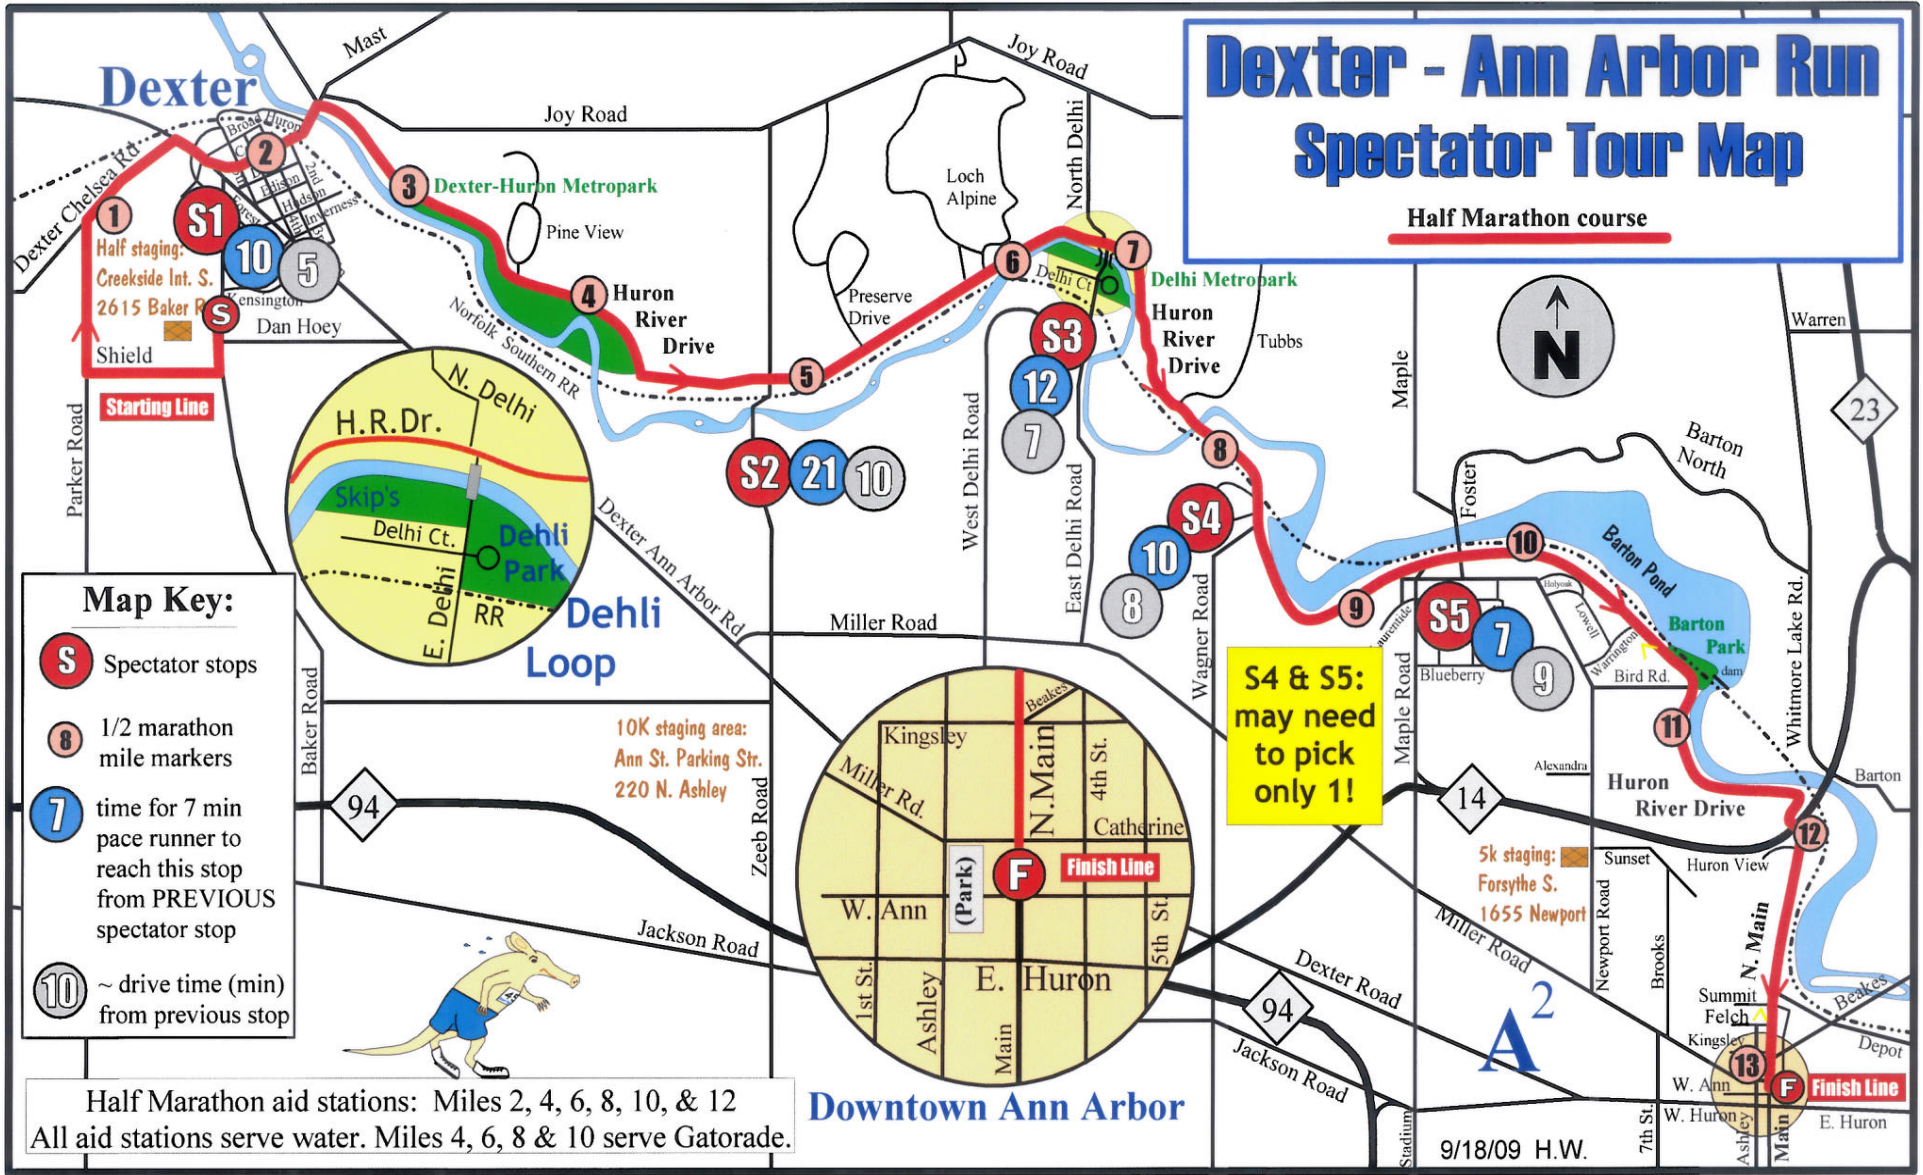

Dexter - Ann Arbor Run Spectator Tour Map

Half Marathon course

Map Key:

- S** Spectator stops
- 8** 1/2 marathon mile markers
- 7** time for 7 min pace runner to reach this stop from PREVIOUS spectator stop
- 10** ~ drive time (min) from previous stop

Dehli Loop

H.R.Dr.
Skip's
Delhi Ct.
Dehli Park
E. Delhi
RR

Downtown Ann Arbor

Kingsley
Miller Rd.
W. Ann
1st St.
Ashley
Main
E. Huron
N. Main
4th St.
Catherine
5th St.
Beakes
F
Finish Line

S4 & S5: may need to pick only 1!

Half Marathon aid stations: Miles 2, 4, 6, 8, 10, & 12
All aid stations serve water. Miles 4, 6, 8 & 10 serve Gatorade.

9/18/09 H.W.